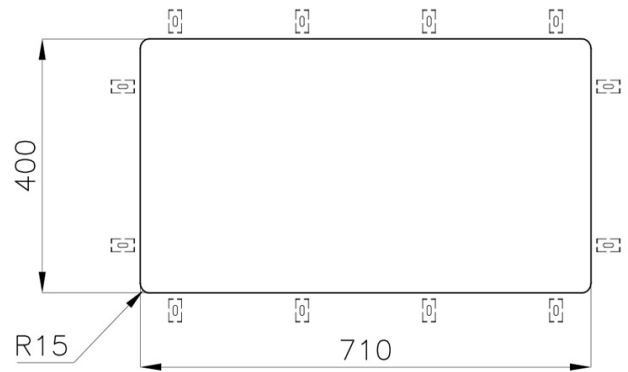

### Product Details

Materials/Finishes	Foster-brushed finish AISI 304 stainless steel
Cabinet	80 cm
Dimensions	750x440 mm
Edge/Installation Type	Undermount (ST)
Cut out	Vedi scheda tecnica
Number of bowls	1 bowl
Bowl dimension	710x400 mm
Waste fitting	3,5" waste
Mixer holes	No standard tap hole
Standard fittings	fixing brackets, gasket, waste fitting, overflow and siphon. Packing: single carton box.

### Features

High thickness

Basket 3,5" waste fitting

Perimetral overflow

Small radius

Dimensions

Cut out drawing

Optional accessories