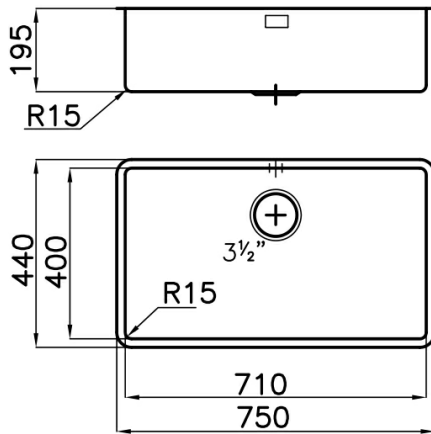

### Product Details

Materials/Finishes	Foster-brushed finish AISI 304 stainless steel
Cabinet	80 cm
Dimensions	750x440 mm
Edge/Installation Type	Undermount (ST)
Cut out	Vedi scheda tecnica
Number of bowls	1 bowl
Bowl dimension	710x400 mm
Waste fitting	3,5" waste
Mixer holes	No standard tap hole
Standard fittings	fixing brackets, gasket, waste fitting, overflow and siphon. Packing: single carton box.

### Features

High thickness

Basket 3,5" waste fitting

Perimetral overflow

Small radius

Dimensions

Cut out drawing

Optional accessories